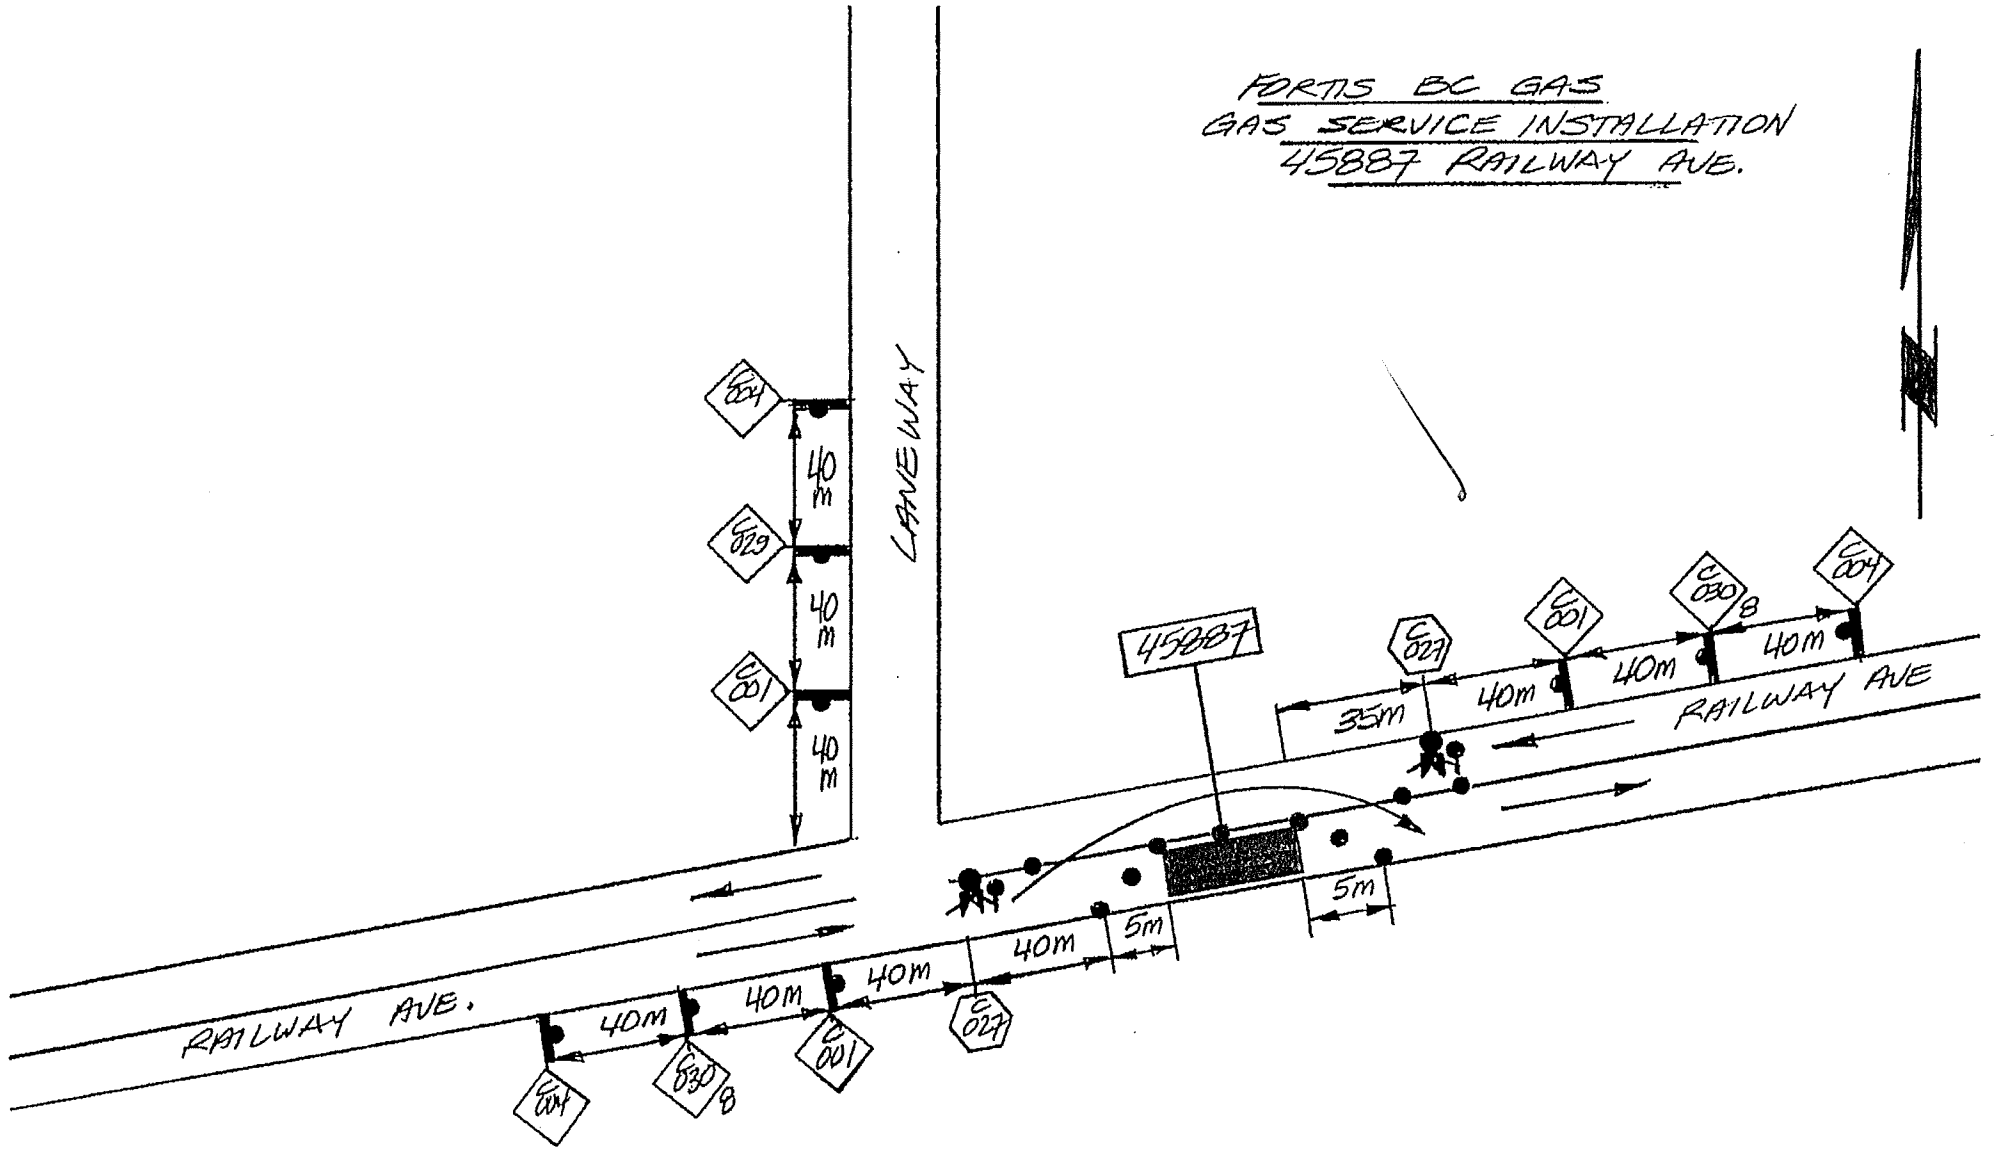

# 4110300433

Nearest Intersection: Street Name Not Found and Railway Ave.  
Distance from lot to intersection is 48 meters (51 degrees South of West).  
View Scale: 1:1000

<b>45887 Railway Ave, Chilliwack</b>		
Order #: 31003862	Prem #: 300528	City Limits: Chilliwack
X: 1295156337.00	Y: 469293688.00	2018/05/29

FORTIS BC GAS  
GAS SERVICE INSTALLATION  
45887 RAILWAY AVE.

FORTIS # 31003862  
JUNE 13/18

NOTES: FIG 34.1. MANUAL  
LANE CLOSURE WITH TCPS  
TWO LANE - TWO WAY  
ROADWAY.