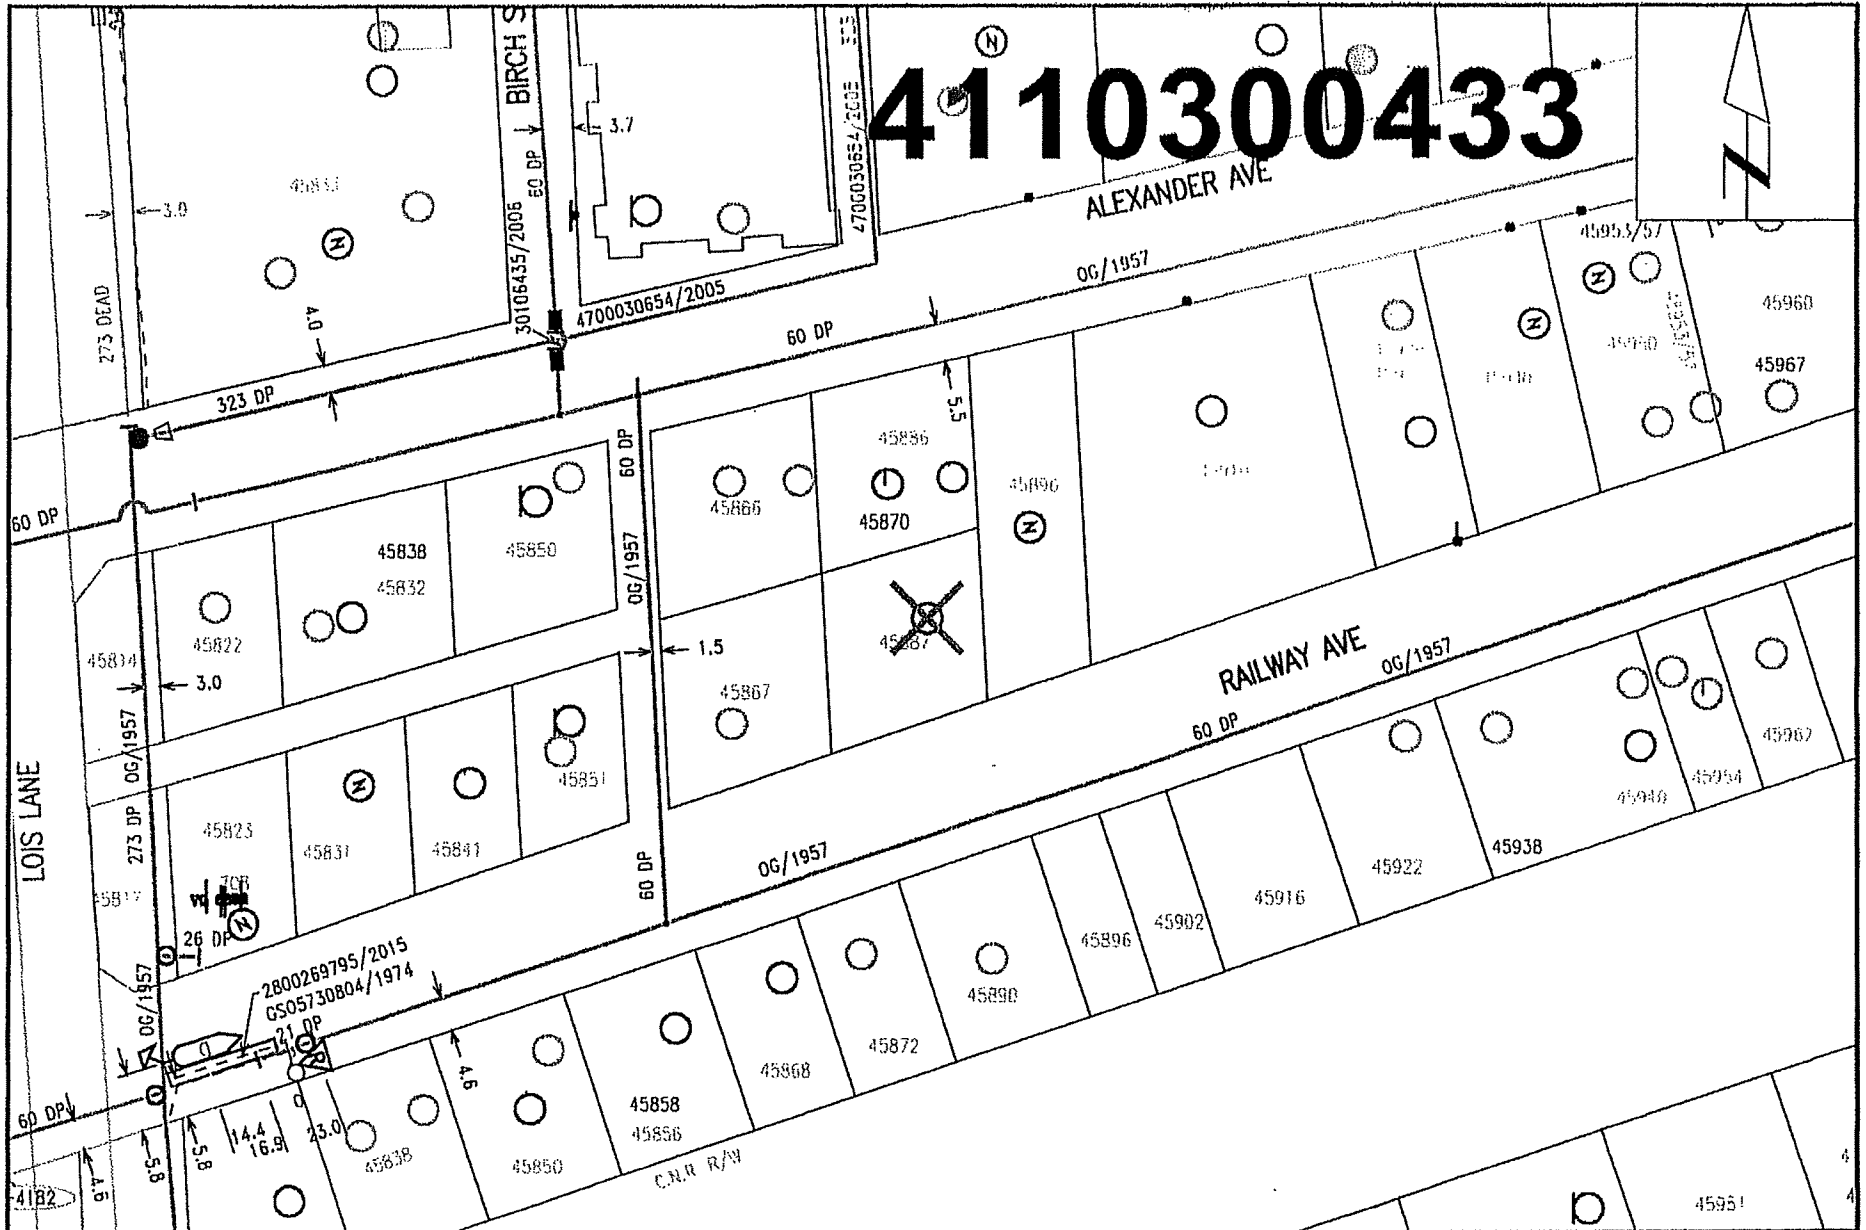

# 4110300433

Nearest Intersection: Street Name Not Found and Railway Ave.  
Distance from lot to intersection is 48 meters (51 degrees South of West).  
View Scale: 1:1000

<b>45887 Railway Ave, Chilliwack</b>		
Order #: 31003862	Prem #: 300528	City Limits: Chilliwack
X: 1295156337.00	Y: 469293688.00	2018/05/29

FORTIS BC GAS  
GAS SERVICE INSTALLATION  
45887 RAILWAY AVE.

FORTIS # 31003862  
JUNE 13/18

NOTES: FIG 34.1. MANUAL  
LANE CLOSURE WITH TCPS  
TWO LANE - TWO WAY  
ROADWAY.